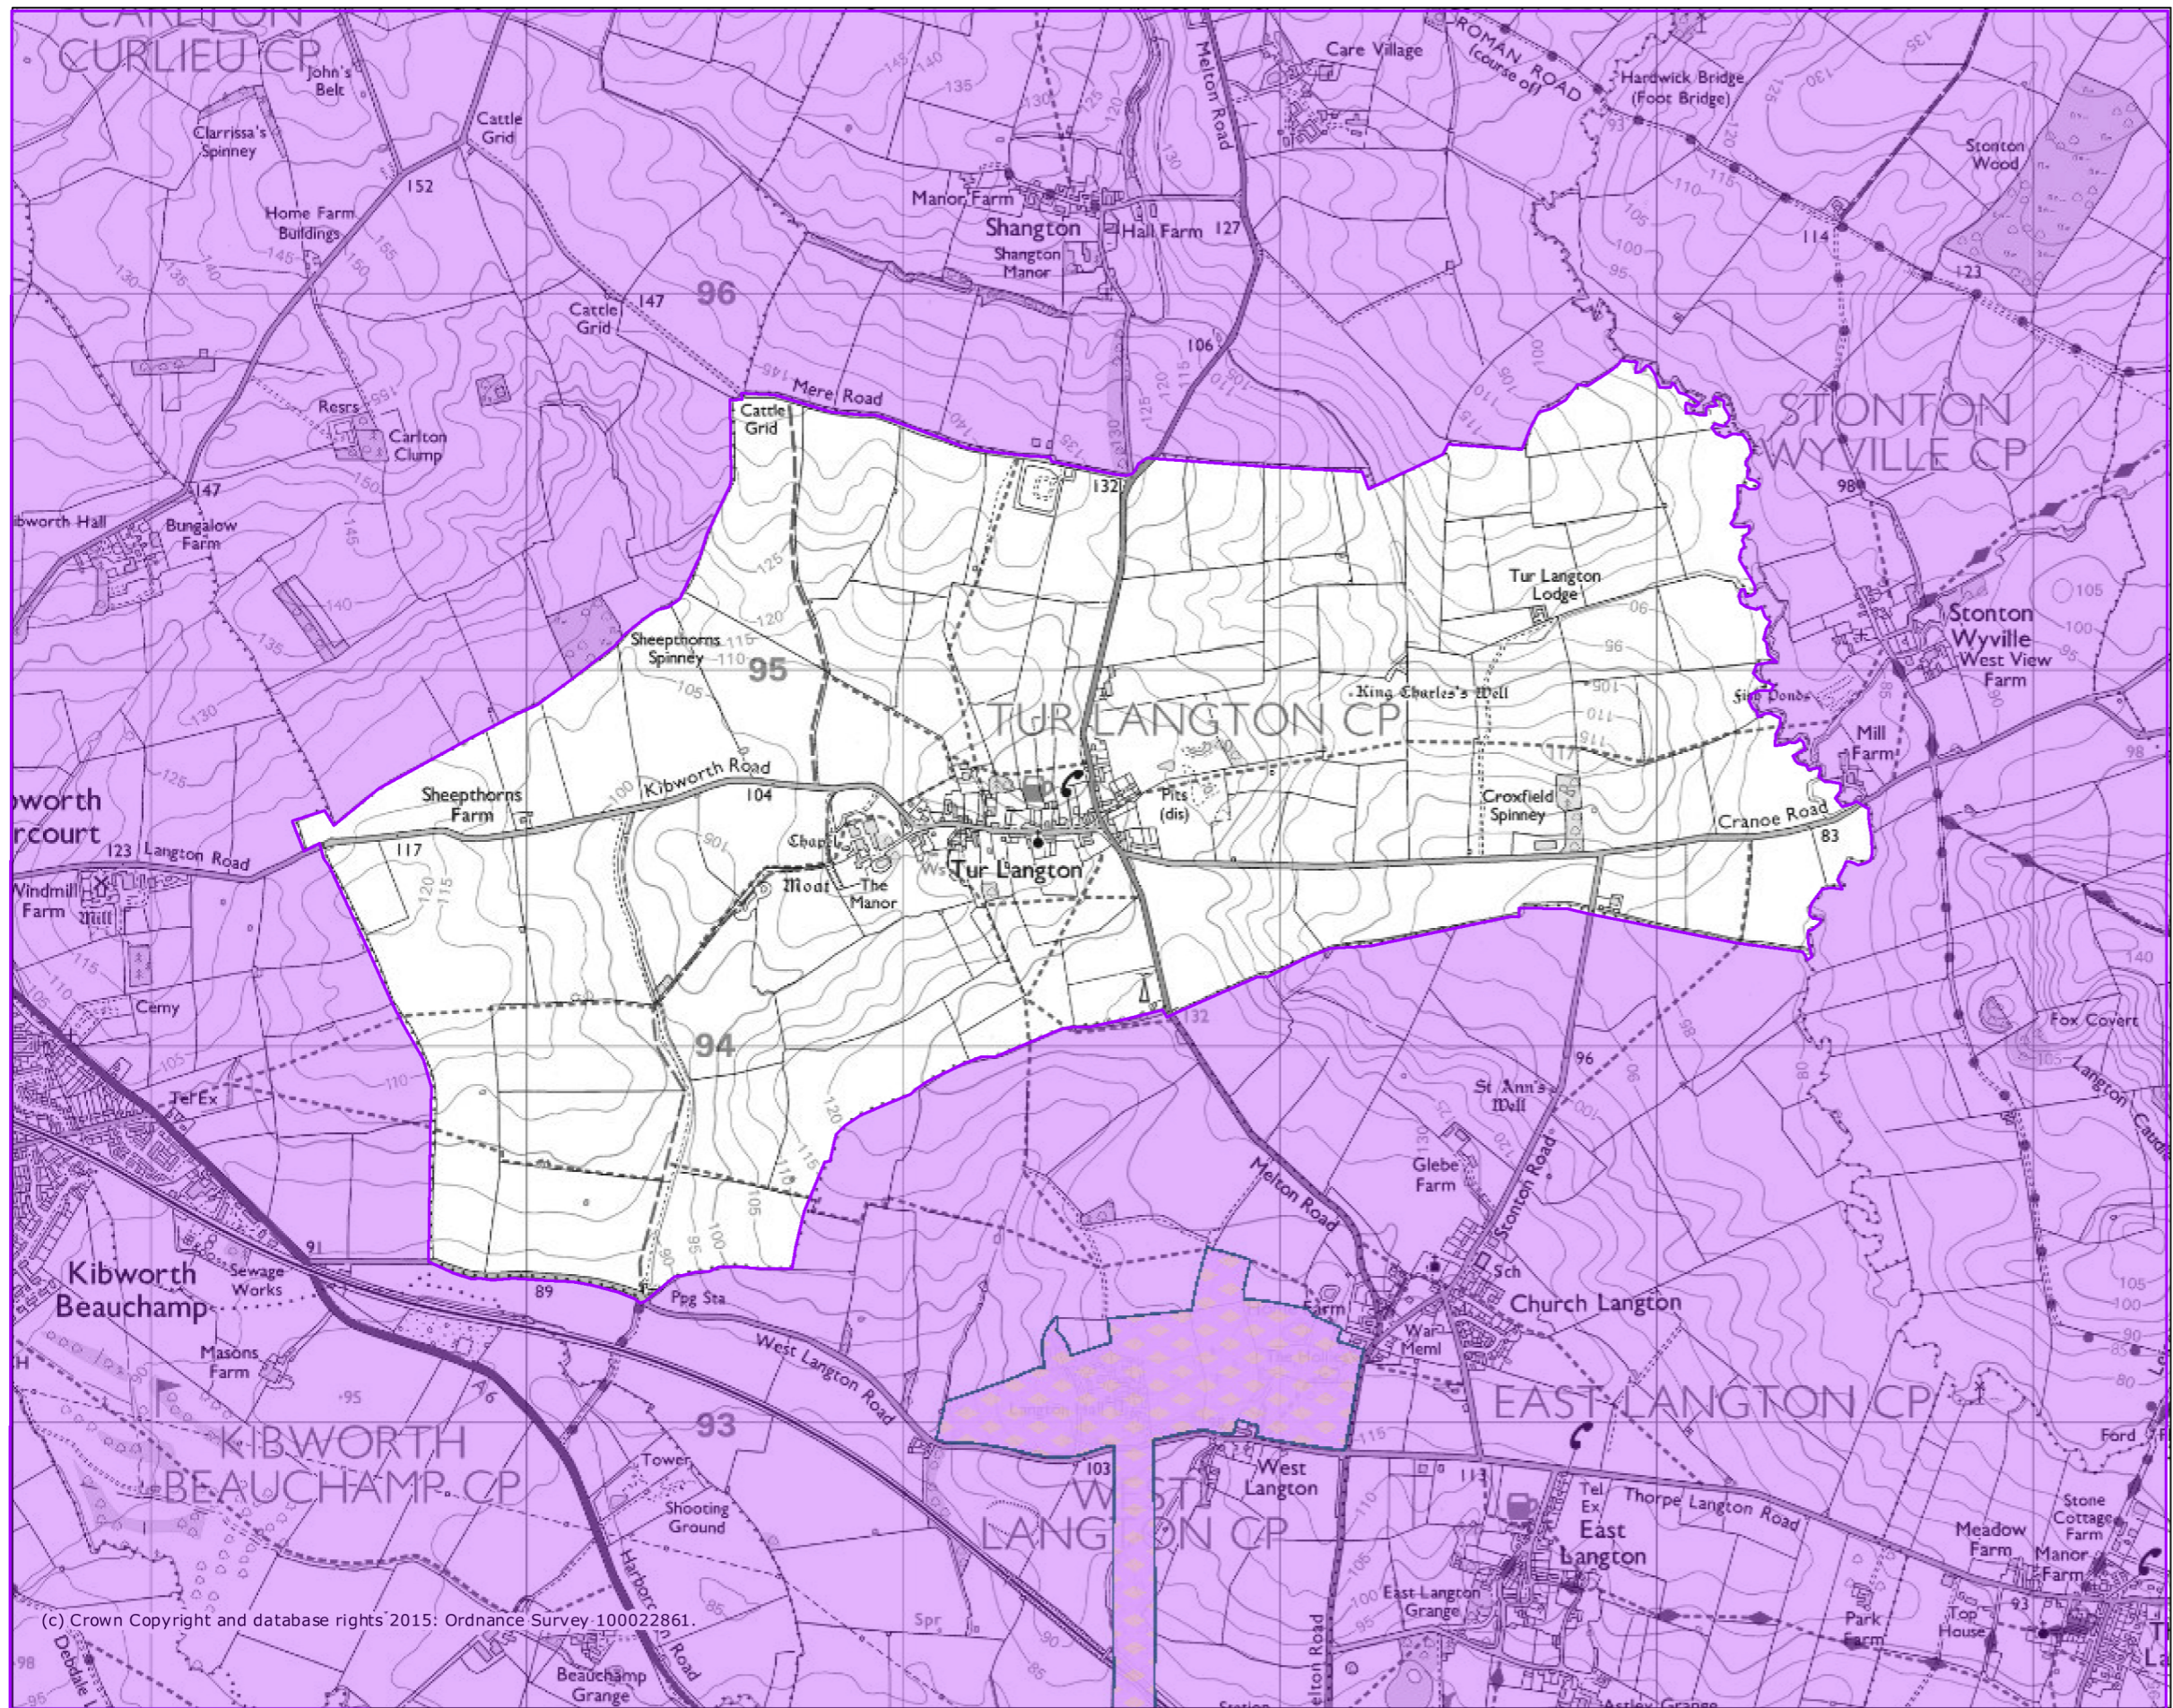

Tur Langton: Historic non-statutory designation

Legend

-  Registered Battlefields
-  Registered Parks and Gardens (England)

Projection = OSGB36
xmin = 466900
ymin = 292200
xmax = 476100
ymax = 296800
Map produced by MAGIC on 28 May, 2015.
Copyright resides with the data suppliers and the map must not be reproduced without their permission. Some information in MAGIC is a snapshot of the information that is being maintained or continually updated by the originating organisation. Please refer to the metadata for details as information may be illustrative or representative rather than definitive at this stage.