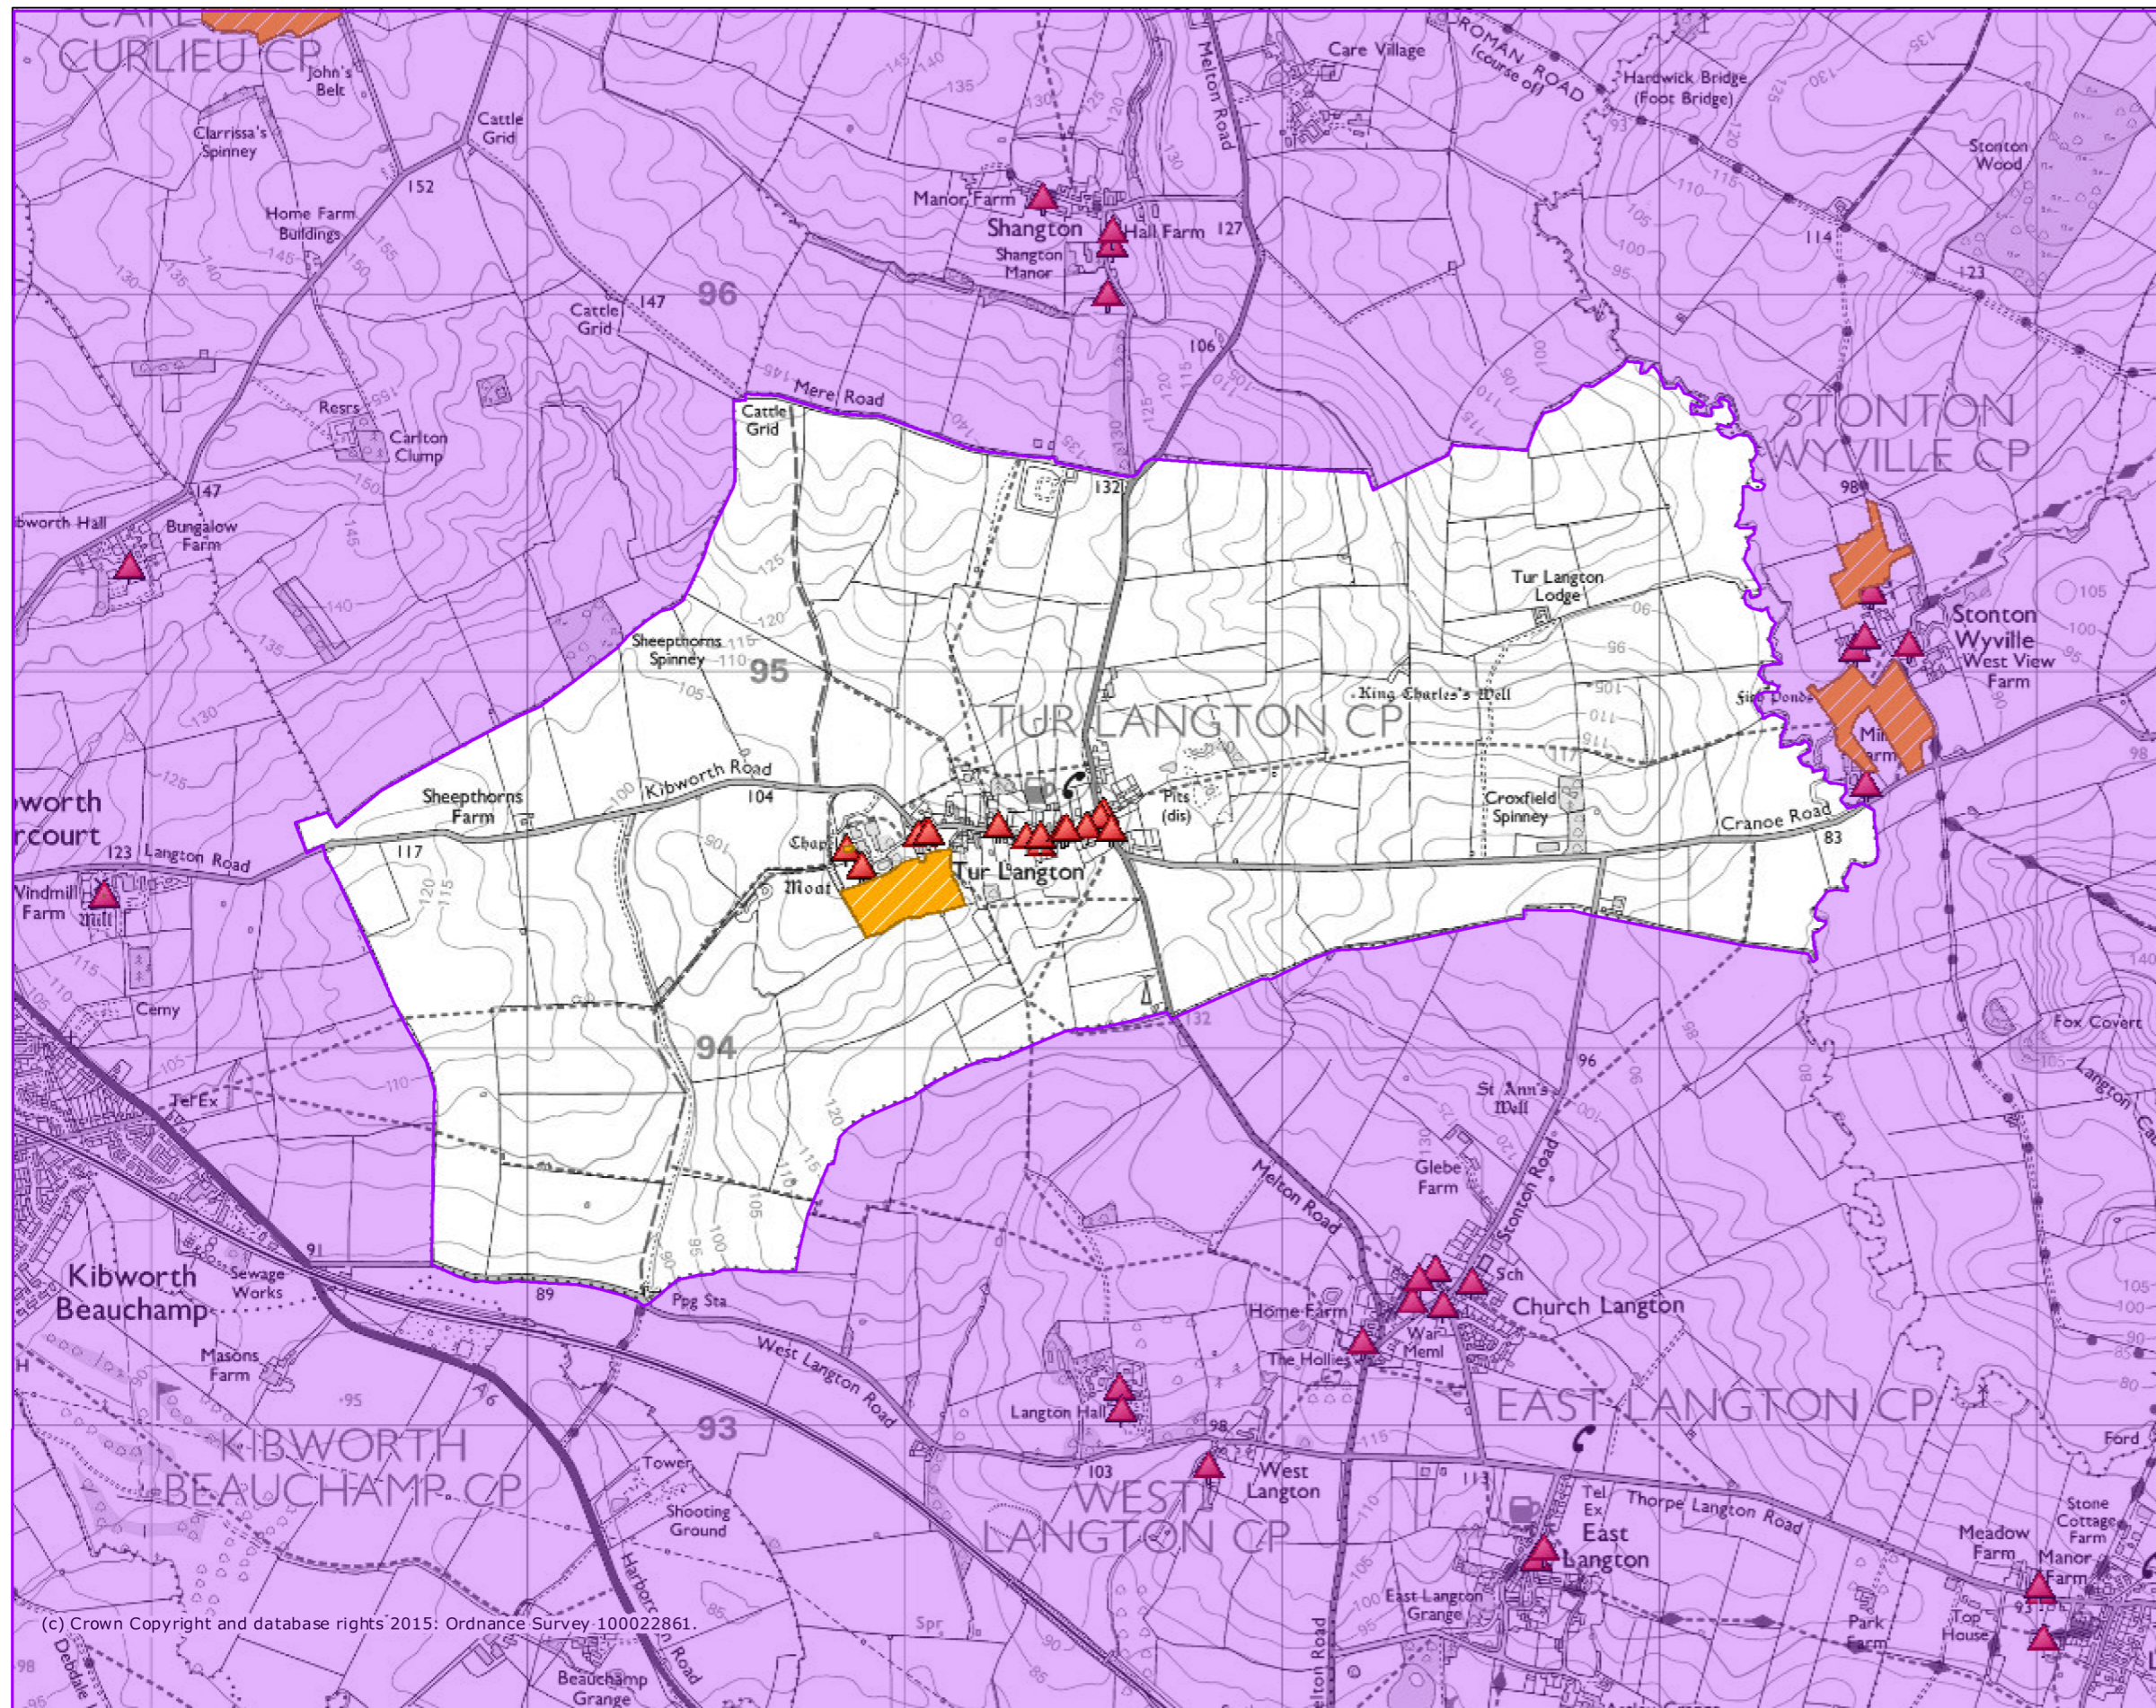

# Tur Langton: Statutory Historic sites

## Legend

-  Scheduled Monuments (England)
-  Buffer Zone
-  World Heritage Site
-  Listed Buildings (England)

Projection = OSGB36  
xmin = 466900  
ymin = 292200  
xmax = 476100  
ymax = 296800

Map produced by MAGIC on 28 May, 2015.  
Copyright resides with the data suppliers and the map must not be reproduced without their permission. Some information in MAGIC is a snapshot of the information that is being maintained or continually updated by the originating organisation. Please refer to the metadata for details as information may be illustrative or representative rather than definitive at this stage.