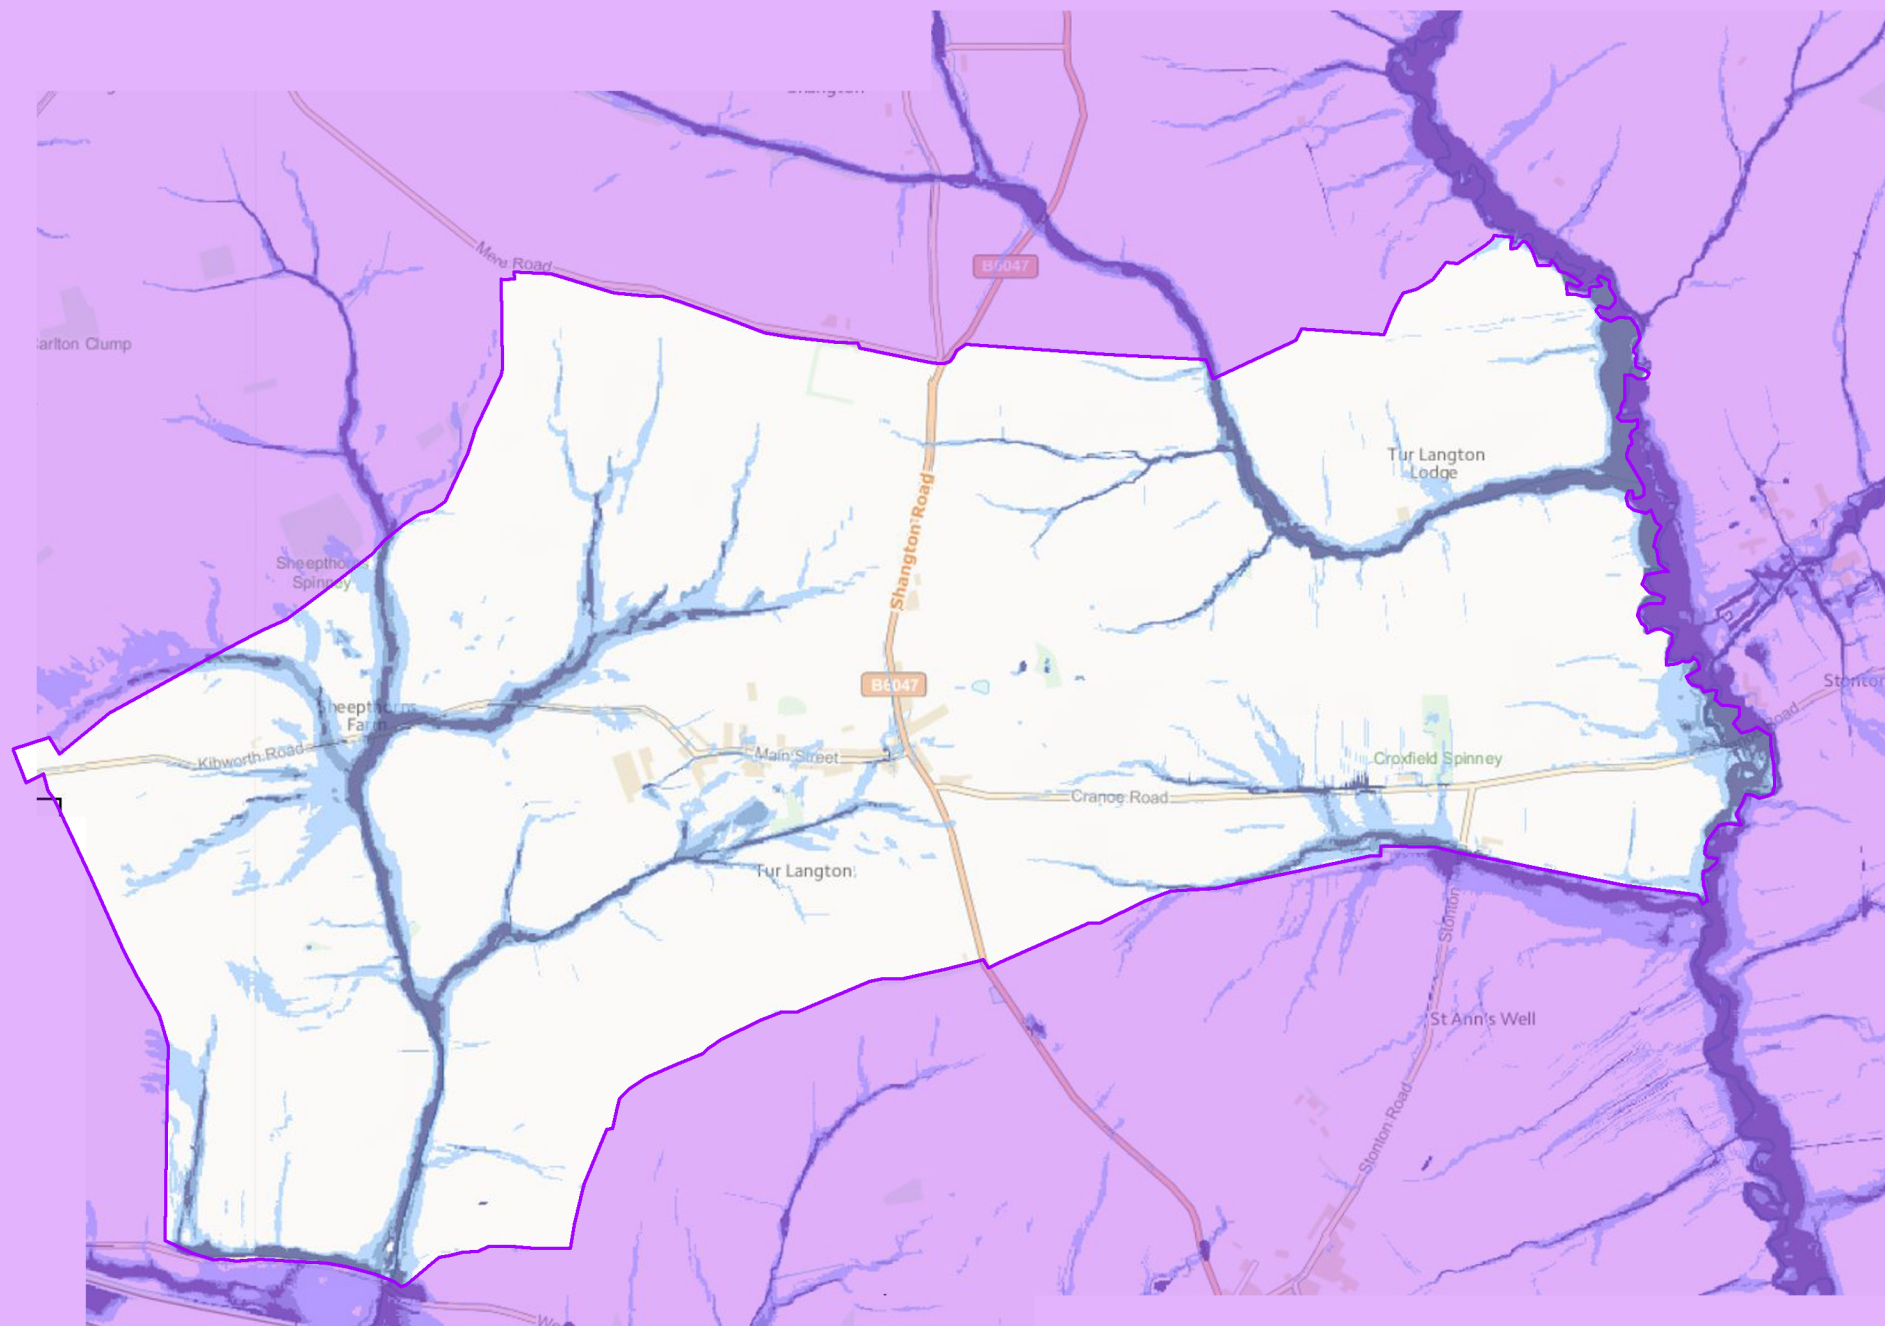

Tur Langton: Risk of flooding from surface water

Base map adapted from
Environment Agency information:
<http://watermaps.environment-agency.gov.uk/>